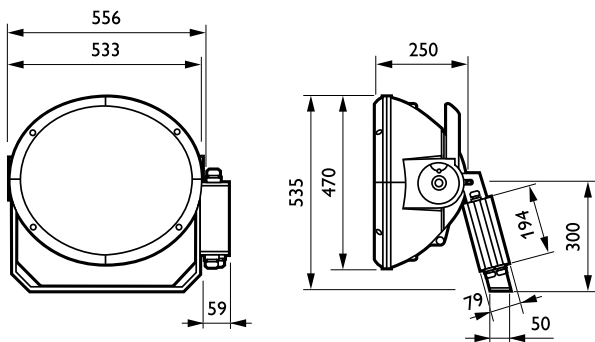

Product ID	L (mm)	W (mm)	H (mm)
MVF403	533	250	535

Dimensions in mm (Nominal)

ARENAVISION			
Family Name	ArenaVision	Control Gear	Conventional (gear tray mounted or IP65 box) **
Model	MVF403	Installation	Floodlight mounting bracket
Wattage	1kW, 2kW	IP rating	IP65
Lamp Colour	4200K/5600K **	Weight	13.7kg (excluding gear)
Colour Rendering Index (CRI)	80/90 **	Colour of housing	Silver
Flex and Plug	No	Application	Outdoor Sports Lighting / Indoor Sports Halls / Architectural floodlighting
Optics	A1, A2, A3, A4, A5, A6, A7	Accessories	N/A