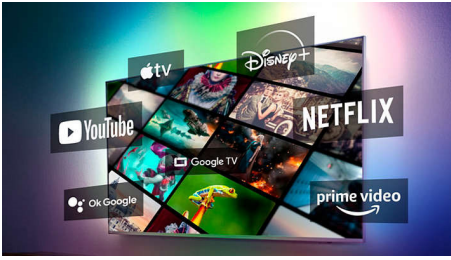

**LED TV. Super-sharp for all you love.**

- Ultra-sharp picture. Vibrant viewing.
- Cinematic vision and sound. Dolby Vision and Dolby Atmos.

**PHILIPS**

4K UHD LED TV

164 cm (65") 4K UHD LED TV Supports major HDR formats, Dolby Vision and Dolby Atmos, Google TV™

## Google TV™

What do you want to watch? Google TV brings together movies, shows, and more, from across your apps and subscriptions-and organises them just for you. You'll get suggestions based on what you like, and you can even use the Google TV app on your phone to curate your watchlist on the go.