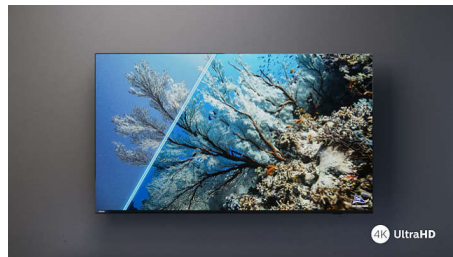

## Ultra-sharp picture

No matter what you watch, this 4K LED TV gives you a bright, ultra-sharp picture with vivid colors. Plus, the TV is compatible with all major HDR formats so you'll see more detail-