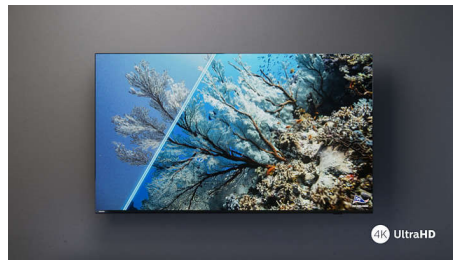

## Ultra-sharp picture

No matter what you watch, this 4K LED TV gives you a bright, ultra-sharp picture with vivid

colors. Plus, the TV is compatible with all major HDR formats so you'll see more detail-even in dark and bright areas-when you're streaming HDR content.