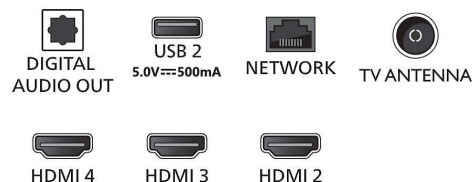

Connections

Side

Down

Issue date 2023-08-13

Version: 2.0.1

EAN: 87 18863 03891 8

© 2023 Koninklijke Philips N.V.
All Rights reserved.

Specifications are subject to change without notice.
Trademarks are the property of Koninklijke Philips N.V.
or their respective owners.

www.philips.com

* EPG and actual visibility (up to 8 days) is country and operator dependent.
* Philips TV does not guarantee 100% interoperability with all HDMI CEC devices
* Its functionality is subject to ChromeCast built-in apps and smart devices. For more details, please visit ChromeCast built-in product pages.
* Image depicted on the website are non-contractual pictures. Please always refer to the actual TV that are sold in the retail or stores.
* Amazon Prime is available in selected languages and countries.
* Disney+ subscription required. Subject to terms at <https://www.disneyplus.com> (c) 2020 Disney and its related entities. Disney+ is available in selected languages and countries.
* Netflix subscription required. Subject to terms at <https://www.netflix.com>
* Google TV is the name of this device's software experience and a trademark of Google LLC.
* Google TV is the name of this device's software experience and a trademark of Google LLC. YouTube, Ok Google and other marks are trademarks of Google LLC.
* Smart TV app offerings vary per TV model and country. For more details please visit: www.philips.com/smarttv.
* Due to the transmission limitations of Bluetooth wireless technology, a slight sound delay might occur when you hear audio from your bluetooth headphone or bluetooth speakers. When this occurs, you might see the character moving his or her mouth but there is a slight delay in spoken dialog accompany
* Philips TV Remote app and related functionalities vary per TV model, operator, and country, as well as smart device model and OS. For more details please visit: www.philips.com/TVRemoteapp.