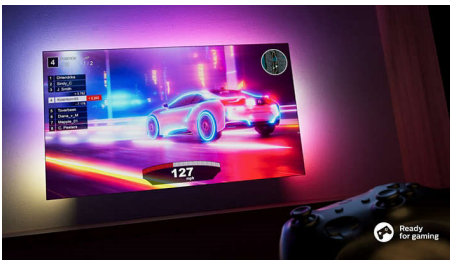

Philips Smart LED TV
126 cm (50") Philips Smart LED TV Supports major HDR formats, Pixel Precise Ultra HD, Google TV™

50PUT7428/56

Highlights

TV content

Go beyond traditional TV programming with Google Play Store. Experience endless movies, TV, music, apps and games online. More to love.

Google TV™

What do you want to watch? Google TV brings together movies, shows, and more, from across your apps and subscriptions-and organises them just for you. You'll get suggestions based on what you like, and you can even use the Google TV app on your phone to curate your watchlist on the go.

Compatible with HDR formats

Compatible with all major HDR formats

Good for gaming.

HDMI 2.1 lets you get the best from your console, with fast gameplay and smooth graphics. VRR is supported, and a low-input-lag setting activates automatically when you turn

on your console. Ambilight's gaming mode makes the thrills feel bigger.

Google Assistant

Control your Philips Google TV with your voice. Want to play a game, watch Netflix, or find content and apps in the Google Play store? Just tell your TV. You can even command all Google Assistant-compatible smart home devices-like dimming the lights and setting the thermostat on movie night. Without leaving the sofa.