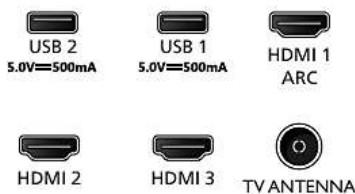

Sound

- Output power (RMS): 20W
- Speaker configuration: 10Wx2 speaker
- Sound Enhancement: Clear Dialogue, Dolby Volume Leveler

Connectivity

- Number of HDMI connections: 3
- HDMI features: Audio Return Channel
- EasyLink (HDMI-CEC): One touch play, Remote control pass-through, System audio control, System standby
- Number of USBs: 2
- Wireless connection: Bluetooth 5.0, Wi-Fi 802.11ac, 2x2, Dual band
- Other connections: Antenna IEC75, Service connector, Digital audio out (optical), Ethernet-LAN RJ-45
- HDCP 2.3: Yes on all HDMI
- HDMI ARC: Yes on HDMI1
- HDMI 2.1 features: ALLM on all HDMI ports, VRR on all HDMI ports

Supported HDMI video features

- HDR: Dolby Vision, HDR10, HDR10+, HLG

Power

- Mains power: AC 220--240 V 50/60Hz
- Ambient temperature: 5 °C to 35 °C
- Standby power consumption: <0.5W
- Power Saving Features: Auto switch-off timer, Eco mode, Picture mute (for radio)

Accessories

- Included accessories: 2 x AAA Batteries, Power cord, Quick start guide, Legal and safety brochure, Table top stand, Remote Control

Dimensions

- Set Width: 1111 mm
- Set Height: 645 mm
- Set Depth: 88 mm
- Product weight: 11.8 kg
- Set width (with stand): 1111 mm
- Set height (with stand): 718 mm

- Set depth (with stand): 258 mm
- Product weight (+stand): 12.4 kg
- Box width: 1240 mm
- Box height: 785 mm
- Box depth: 150 mm
- Weight incl. Packaging: 16 kg
- Wall mount dimensions: 200 x 100 mm

Connections

Side

Back