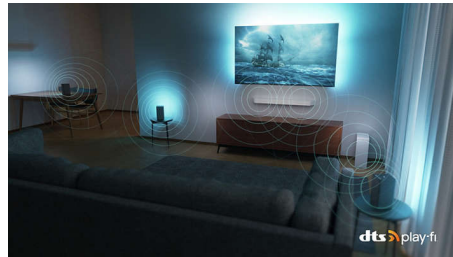

OLED Ambilight TV

The lifelike picture of your 4K (UHD) OLED Ambilight TV always looks incredible, even if viewed at an angle. Blacks are always black, not gray, and you'll see every detail in shadows or

DTS Play-Fi

You get great, clear TV sound right out of the box. If you want more, Philips Wireless Home System with DTS Play-Fi lets you connect to compatible soundbars and wireless speakers around your home in seconds. You can even create a home theatre surround-sound system using your TV as a central speaker.