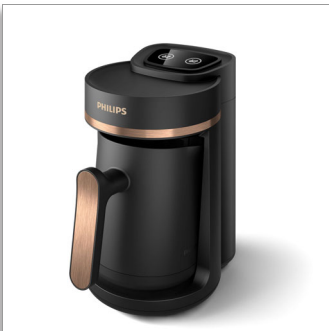

Philips Series 5000  
Turkish Coffee maker

### Slow brew function

4 cups capacity  
Overheat + overflow protection  
Easy-touch buttons

HDA150/62

## New Philips Turkish Coffee Maker

Great flavor with style and ease

Philips Turkish Coffee Maker for great tasting traditional Turkish coffee, fuss-free. With overflow and overheat protection and a 4-cup capacity to serve friends and family. Choose regular or slow brew and it will notify you when ready.

### General specifications

- Automatic shut-off
- Ready sound and light
- LED buttons
- Slow brew function
- 70ml per cup of coffee