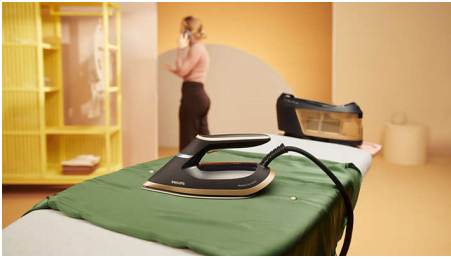

Highlights

OptimalTEMP

With OptimalTEMP technology you achieve great results with one ideal temperature setting. We guarantee that this iron will never cause burns to any ironable fabric when it is left unattended. You can safely leave it resting on your clothes or ironing board.