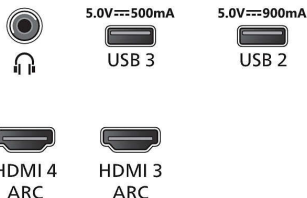

Design

- Remote control: with Muirhead leather

Dimensions

- Set Width: 1444 mm
- Set Height: 824 mm
- Set Depth: 68.0 mm
- Product weight: 24 kg
- Set width (with stand): 1444 mm
- Set height (with stand): 895 mm
- Set depth (with stand): 287 mm
- Product weight (+stand): 27 kg
- Box width: 1660 mm
- Box height: 995.0 mm
- Box depth: 170.0 mm
- Weight incl. Packaging: 33.6 kg
- Wall mount compatible: 300 x 300 mm

Connections

Side

Down

Issue date 2023-07-29

Version: 5.0.1

EAN: 87 18863 03544 3

© 2023 Koninklijke Philips N.V.
All Rights reserved.

Specifications are subject to change without notice.
Trademarks are the property of Koninklijke Philips N.V. or their respective owners.