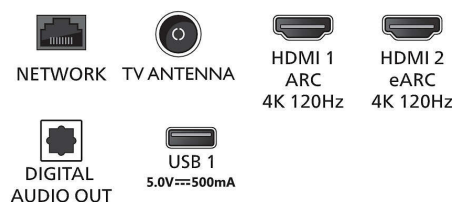

Power

- Mains power: AC 220 - 240 V 50/60Hz
- Standby power consumption: $\leq 0.5W$
- Power Saving Features: Auto switch-off timer, Light sensor, Picture mute (for radio), Eco mode

Accessories

- Included accessories: 2 x AAA Batteries, Legal and safety brochure, Power cord, Quick start guide, Remote Control, Table top stand

Design

- Remote control: with Muirhead leather

Dimensions

- Set Width: 1444 mm
- Set Height: 824 mm
- Set Depth: 68.0 mm
- Product weight: 24 kg
- Set width (with stand): 1444 mm
- Set height (with stand): 895 mm
- Set depth (with stand): 287 mm
- Product weight (+stand): 27 kg
- Box width: 1660 mm
- Box height: 995.0 mm
- Box depth: 170.0 mm
- Weight incl. Packaging: 33.6 kg
- Wall mount compatible: 300 x 300 mm

Connections

Side

Down

Issue date 2023-07-29

Version: 5.0.1

EAN: 87 18863 03544 3

© 2023 Koninklijke Philips N.V.
All Rights reserved.

Specifications are subject to change without notice.
Trademarks are the property of Koninklijke Philips N.V. or their respective owners.