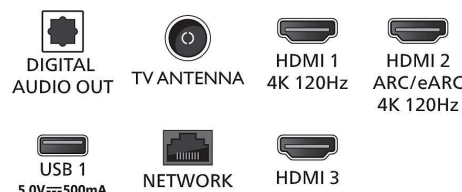

Power

- Mains power: AC 220 - 240 V 50/60Hz
- Standby power consumption: <0.5W
- Power Saving Features: Auto switch-off timer, Picture mute (for radio), Eco mode, Light sensor

Accessories

- Included accessories: Remote Control, 2 x AAA Batteries, Table top stand, Power cord, Quick start guide, Legal and safety brochure

Dimensions

- Set Width: 1670 mm
- Set Height: 960.0 mm
- Set Depth: 84.0 mm
- Product weight: 30 kg
- Set width (with stand): 1670 mm
- Set height (with stand): 1032.0 mm
- Set depth (with stand): 350.0 mm
- Product weight (+stand): 30.5 kg
- Box width: 1879 mm
- Box height: 1106 mm
- Box depth: 190 mm
- Weight incl. Packaging: 39 kg
- Wall mount dimensions: 300 x 300 mm

Connections

Side

Down

Issue date 2023-08-15

Version: 3.0.1

EAN: 87 18863 03949 6

© 2023 Koninklijke Philips N.V.
All Rights reserved.

Specifications are subject to change without notice. Trademarks are the property of Koninklijke Philips N.V. or their respective owners.