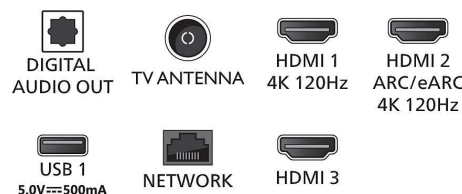

Connections

Side

Down

Issue date 2023-08-13

Version: 4.0.1

EAN: 87 18863 03948 9

© 2023 Koninklijke Philips N.V.
All Rights reserved.

Specifications are subject to change without notice.
Trademarks are the property of Koninklijke Philips N.V. or their respective owners.

www.philips.com

- EPG and actual visibility (up to 8 days) is country and operator dependent.
- Android App offerings vary per country. For more details please visit your local Google Play Store.
- Philips TV Remote app and related functionalities vary per TV model, operator, and country, as well as smart device model and OS. For more details please visit: www.philips.com/TVRemoteapp.
- Amazon, Alexa and all related logos are trademarks of Amazon.com, Inc. or its affiliates. Amazon Alexa is available in selected languages and countries.
- Amazon Prime is available in selected languages and countries.
- Disney+ subscription required. Subject to terms at <https://www.disneyplus.com> (c) 2020 Disney and its related entities. Disney+ is available in selected languages and countries.
- Google Assistant is available on Philips Android TVs running on Android O (8) or higher OS version. Google Assistant is available in selected languages and countries.
- Netflix subscription required. Subject to terms at <https://www.netflix.com>
- Image depicted on the website are non-contractual pictures. Please always refer to the actual TV that are sold in the retail or stores.
- Memory size (Flash) : 32G, the actual available disc space may differ (dependent on e.g. (pre-)installed apps, installed operating system, etc.)
- Google TV is the name of this device's software experience and a trademark of Google LLC.
- Google TV is the name of this device's software experience and a trademark of Google LLC. YouTube, Ok Google and other marks are trademarks of Google LLC.