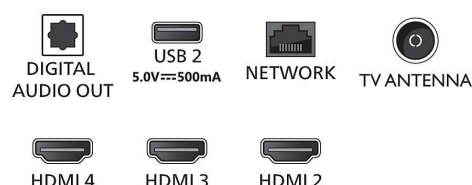

Accessories

- Included accessories: 2 x AAA Batteries, Power cord, Quick start guide, Legal and safety brochure, Table top stand, Remote Control

Dimensions

- Set Width: 1572.0 mm
- Set Height: 877 mm
- Set Depth: 85 mm

- Product weight: 23 kg
- Set width (with stand): 1572.0 mm
- Set height (with stand): 948.0 mm
- Set depth (with stand): 350 mm
- Product weight (+stand): 24 kg
- Box width: 1757 mm
- Box height: 1025 mm
- Box depth: 174 mm
- Weight incl. Packaging: 31 kg
- Wall mount dimensions: 300 x 300 mm

Connections

Side

Down

Issue date 2023-08-13

Version: 3.0.1

EAN: 87 18863 03963 2

© 2023 Koninklijke Philips N.V.
All Rights reserved.

Specifications are subject to change without notice.
Trademarks are the property of Koninklijke Philips N.V.
or their respective owners.