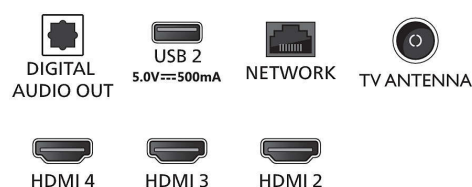

Accessories

- Included accessories: 2 x AAA Batteries, Power cord, Quick start guide, Legal and safety brochure, Table top stand, Remote Control

Dimensions

- Set Width: 1450 mm
- Set Height: 833.5 mm
- Set Depth: 85 mm

- Product weight: 20 kg
- Set width (with stand): 1450 mm
- Set height (with stand): 905 mm
- Set depth (with stand): 309 mm
- Product weight (+stand): 21 kg
- Box width: 1600 mm
- Box height: 995 mm
- Box depth: 170 mm
- Weight incl. Packaging: 27 kg
- Wall mount dimensions: 300 x 300 mm

Connections

Side

Down

Issue date 2023-08-13

Version: 1.0.1

EAN: 87 18863 03894 9

© 2023 Koninklijke Philips N.V.
All Rights reserved.

Specifications are subject to change without notice. Trademarks are the property of Koninklijke Philips N.V. or their respective owners.