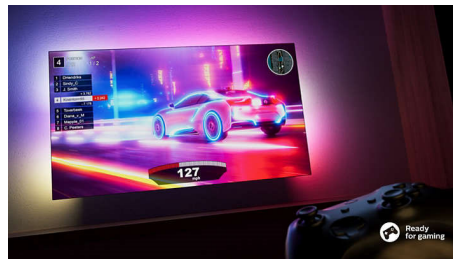

Ultra-sharp picture

No matter what you watch, this 4K LED Ambilight TV gives you a bright, ultra-sharp picture with vivid colors. The TV is compatible with all major HDR formats-so you'll see more detail, even in dark and bright areas, when you're streaming HDR content.

Compatible with HDR formats

Compatible with all major HDR formats

Dolby Vision and Dolby Atmos

With Dolby Vision and Dolby Atmos on board, your films, shows, and games look and sound incredible. See the picture the director wanted you to see-no more disappointing scenes that are too dark to make out! Hear every word clearly. Experience sound effects like they're really happening around you.

Good for gaming.

HDMI 2.1 lets you get the best from your console, with fast gameplay and smooth graphics. VRR is supported, and a low-input-lag setting activates automatically when you turn on your console. Ambilight's gaming mode makes the thrills feel bigger.

Pixel Precise Ultra HD

The beauty of 4K Ultra HD TV is in savoring every detail. Philips Pixel Precise Ultra HD engine converts any input picture into stunning UHD resolution on your screen. Enjoy a smooth, yet sharp moving image and exceptional contrast. Discover deeper blacks, whiter whites, vivid colors and natural skin tones-every time, and from any source.