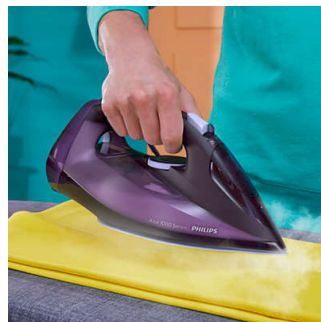

Philips 7000 Series
HV Steam Iron Dark
Purple

50 g/min continuous steam

250 g steam boost
SteamGlide Elite soleplate
Safety auto-off

DST7051/36

Steam performance, guaranteed

SteamGlideElite sole, optimal gliding & durability

Drip stop system

Our drip-stop system prevents leakage to avoid stains from water droplets and iron with confidence at any temperature.

300 ml Water tank

Fewer refills are required thanks to a large 300 ml water tank, allowing you to iron more clothes in one go.

2800 W to heat up quickly

Delivers a fast warm-up and powerful performance to get your ironing done quickly.

Continuous steam up to 50g/min

Strong and consistent steam output penetrates up to 50% more steam through fabric to remove creases faster.

Vertical steam

Vertical steam function allows you to refresh garments right on the hanger and remove creases from hanging fabrics such as curtains. No ironing board required.

Variable steam settings

An elevated temperature control and variable steam setting is easy and precise to operate. You will always have the right temperature and steam for your garment.