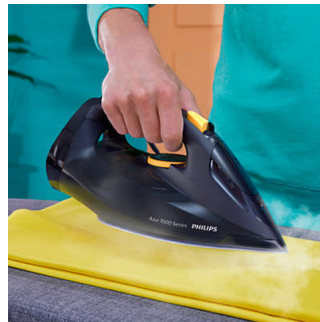

3000 W to heat up quickly

Delivers a fast warm-up and powerful performance to get your ironing done quickly.