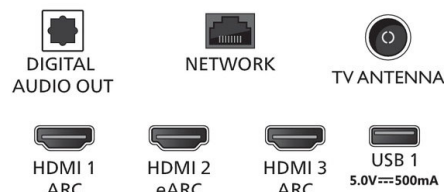

Dimensions

- Box dimensions (W x H x D): 1070.0 x 650.0 x 140.0 mm
- Set dimensions (W x H x D): 958 x 559 x 82 mm
- Set dimensions with stand (W x H x D): 958 x 621 x 233 mm
- Product weight: 9.1 kg
- Product weight (+stand): 9.4 kg
- Weight incl. Packaging: 9 kg
- Wall mount dimensions: 100 x 200 mm

Accessories

- Included accessories: Quick start guide, Legal and safety brochure, Power cord, Table top stand, Remote Control, 2 x AAA Batteries

Connections

Side

Down

Issue date 2022-11-27

Version: 4.1.1

12 NC: 8670 001 85778
EAN: 87 18863 03645 7