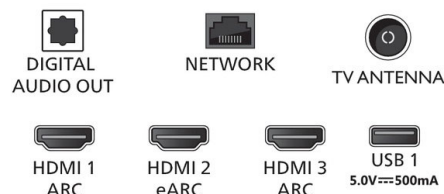

Dimensions

- Box dimensions (W x H x D): 1360 x 840 x 160 mm
- Set dimensions (W x H x D): 1231 x 710 x 80 mm
- Set dimensions with stand (W x H x D): 1231 x 780 x 264 mm
- Product weight: 14 kg
- Product weight (+stand): 15 kg

- Weight incl. Packaging: 19 kg
- Wall mount dimensions: 200 x 300 mm

Accessories

- Included accessories: Quick start guide, Legal and safety brochure, Power cord, Table top stand, Remote Control, 2 x AAA Batteries

Connections

Side

Down

Issue date 2022-11-27

Version: 7.1.1

12 NC: 8670 001 85762
EAN: 87 18863 03632 7

© 2022 Koninklijke Philips N.V.
All Rights reserved.

Specifications are subject to change without notice.
Trademarks are the property of Koninklijke Philips N.V.
or their respective owners.