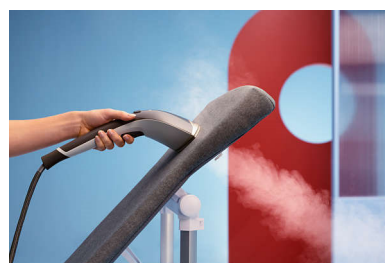

Dual Heating technology

Dual-heating technology enables powerful penetrating steam to banish creases ensuring your clothes look their very best.

OptimalTEMP heated steam plate

OptimalTEMP technology guarantees no burns on any ironable fabric, you can iron everything from jeans to silk with one optimal temperature setting.

Triple precision tips

The steam plate on the device features triple precision tips, designed to tackle hard-to-reach areas like collars and in-between buttons with ease.

Fold-away top hook

The top hook conveniently hangs your garments from a clothes hanger and then easily folds away if you don't need it.

4-layer board cover

The board cover is designed using 4 layers to prevent drips when using the board at different angles, helping to speed up your results for any of your garments.

Rotatable steamer dock