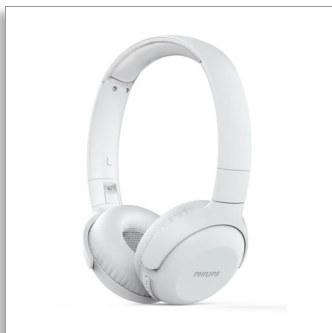

Philips
Wireless Headphone

32mm drivers/closed-back

On-ear
Bluetooth®
Compact folding

TAUH202WT

Get your sounds on

Epic playlists. The latest podcasts. These wireless on-ear headphones deliver crisp sound and punchy bass. The headband is so light you'll barely feel it, and the ear cups fold flat. You get 11 hours play time. Plenty for the day. Or night.

Easy to carry. Easy to wear.

- Compact foldi design for easy storage in your pocket or bag
- Flat-fold design for easy storage in your pocket or bag
- Soft ear cups that can be angled for maximum comfort

Clear calls. Voice control

- Built-in mic with echo cancellation for clear audio
- Multi-function button. Easily control music and calls

Ready to go. Crisp sound. Punchy bass.

- 15 hours play time. Plenty for the day. Or the night.
- 2-3 hour charging time.
- 32 mm neodymium acoustic drivers. Crisp sound. Punchy bass.

PHILIPS

Wireless Headphone
32mm drivers/closed-back On-ear, Bluetooth®, Compact folding

TAUH202WT/00

Specifications

Sound

- Acoustic system: Closed
- Magnet type: NdFeB
- Frequency response: 20 - 20 000 Hz
- Impedance: 32 Ohm
- Speaker diameter: 32mm
- Maximum power input: 10mW
- Diaphragm: PET
- Sensitivity: 102dB
- Type: dynamic