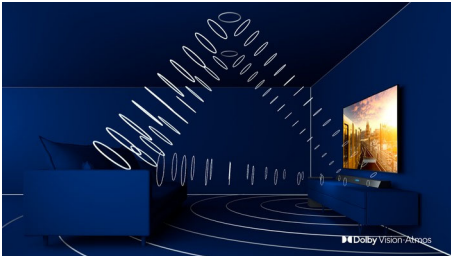

- Cinematic vision and sound. Dolby Vision and Dolby Atmos

Content at your command.

- Simply smart. Android TV.
- Google Assistant. Control the TV with your voice.

PHILIPS

4K UHD Android TV

3-sided Ambilight TV Major HDR formats supported, Dolby Vision and Dolby Atmos, 164 cm (65") Android TV

Highlights

3-sided Ambilight

With Philips Ambilight every moment feels closer. Intelligent LEDs around the edge of the TV respond to the on-screen action and emit an immersive glow that's simply captivating. Experience it once and wonder how you enjoyed TV without it.

Dolby Vision + Dolby Atmos

Support for Dolby's premium sound and video formats means the HDR content you watch will look-and sound-glorious. You'll enjoy a picture that reflects the director's original intentions and experience spacious sound with real clarity and depth.