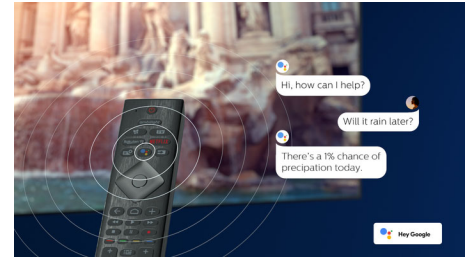

Google Assistant

Control your Philips Android TV with your voice. Want to play a game, watch Netflix, or find content and apps in the Google Play store? Just tell your TV. You can even command all Google Assistant-compatible smart home devices-like dimming the lights and setting the thermostat on movie night. Without leaving the sofa.

Dolby Vision Atmos

androidtv