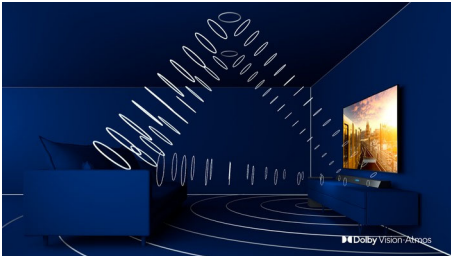

Highlights

3-sided Ambilight

With Philips Ambilight every moment feels closer. Intelligent LEDs around the edge of the TV respond to the on-screen action and emit an immersive glow that's simply captivating. Experience it once and wonder how you enjoyed TV without it.

Dolby Vision + Dolby Atmos

Support for Dolby's premium sound and video formats means the HDR content you watch will look-and sound-glorious. You'll enjoy a picture that reflects the director's original intentions and experience spacious sound with real clarity and depth.