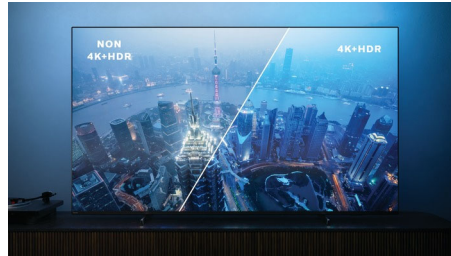

Supports all major HDR formats

Your Philips 4K UHD TV is compatible with all major HDR formats, including Dolby Vision. Whether it's a must-watch series or the latest video game, shadows will be deeper. Bright surfaces will shine. Colors will be truer.

50PUT7906/56

Slim, attractive design

Looking for a TV that fits with your room? This 4K smart TV is dressed for the occasion! The virtually bezel-free screen goes with just about any interior scheme. While the slim feet make it seem as if the screen is floating above your TV unit or table.