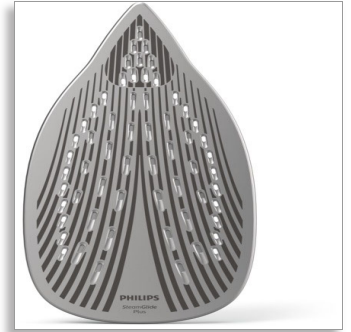

Philips 5000 Series
Steam iron

2600 W power
45 g/min continuous steam
200 g steam boost
SteamGlide Plus

DST5040/86

Built to perform, day after day

SteamGlide Plus soleplate lasts 4 times longer*

For great results day after day, you want an iron that never lets you down. With its anti-scratch SteamGlide Plus soleplate, high consistent steam output and integrated calc-clean, this high quality iron gives you performance that lasts.

Comfortable ironing

- Drip-stop keeps garments spotless while ironing
- Comfortable, textured handle for easy grip

Fast & powerful crease removal

- 2600 W to heat up quickly
- Steam output up to 45 g/min for strong, steady performance
- Up to 200 g steam boost blasts stubborn creases
- Vertical steaming for hanging fabrics

Long lasting performance

- Built-in calc-clean slider, long-lasting steam performance
- Tested cord for maximum durability and safety
- Scratch resistant soleplate provides good gliding

PHILIPS

Steam iron
2600 W power 45 g/min continuous steam, 200 g steam boost, SteamGlide Plus

Penetrates deeper into fabrics to easily remove stubborn creases.

SteamGlide Plus soleplate

Our special SteamGlide Plus soleplate smoothly glides over any fabric. It's also non-stick, scratch-resistant and easy to clean.