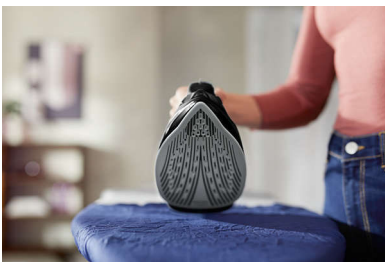

DST5040/86

Highlights

2600 W to heat up quickly

Delivers a fast warm-up and powerful performance.

Continuous steam up to 45g/min

Strong and consistent steam output to remove creases faster.

Steam boost up to 200 g

Penetrates deeper into fabrics to easily remove stubborn creases.

SteamGlide Plus soleplate

Our special SteamGlide Plus soleplate smoothly glides over any fabric. It's also non-stick, scratch-resistant and easy to clean.

Comfortable handle

A textured handle ensures you a comfortable, ergonomic grip, so you can keep hold of the iron without ever slipping.

Vertical steam

The vertical steam function lets you refresh garments right on the hanger and remove creases from curtains as they hang. No ironing board required.