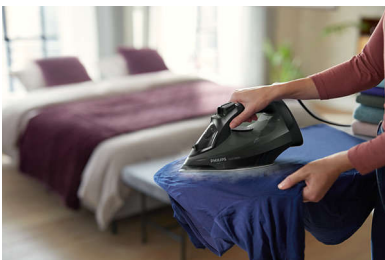

Built-in calc-clean slider

This iron operates with ordinary tap water. Calc-clean is a built-in cleaning function to remove calcium buildup, or limescale, and maintain peak performance.

Quality-tested cord

All our steam iron cords are rigorously tested for maximum safety and durability.

No more messy dripping

Our Drip Stop system lets you iron delicate fabrics at low temperatures with confidence. There's no need to worry about water droplets causing stains.

Comfortable handle

A textured handle ensures you a comfortable, ergonomic grip, so you can keep hold of the iron without ever slipping.

Vertical steam

The vertical steam function lets you refresh garments right on the hanger and remove creases from curtains as they hang. No ironing board required.