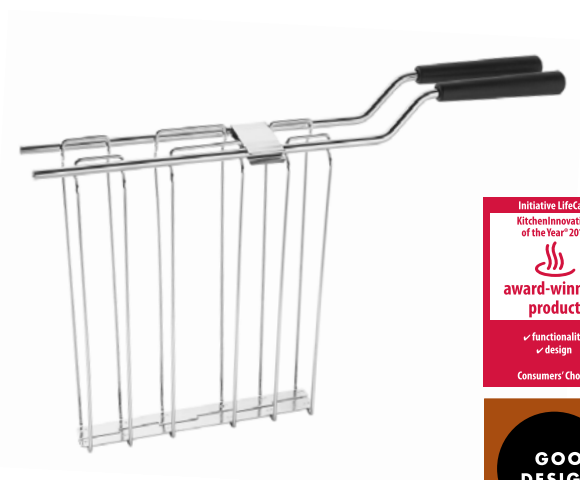

KitchenAid ARTISAN 2-slot Toaster 5KMT2204

- **Auto sensor with keep-warm feature**
Automatically lowers/lifts toast and gently keeps it warm.
- **7 shade settings with LED countdown timer**
Choose and monitor your browning preference.
- **Sandwich function with sandwich rack***
Prepares delicious, no-drip toasted sandwiches.
* One sandwich rack included as standard accessory.
- **Frozen function**
Gently defrosts and toasts frozen bread.
- **Bagel function**
Perfect for bagels and buns: toasts the inside, warms the outside.
- **Die-cast metal construction with extra wide slots**
Robust, stable, toasts any type of bread.

EMPIRE RED

ONYX BLACK

ALMOND CREAM

MEDALLION SILVER

CANDY APPLE

FROSTED PEARL

KitchenAid ARTISAN 2-slot Toaster 5KMT2204

TECHNICAL DATA

Number of slots		2
Body material		Die-cast aluminium
Removable crumb tray		•
Wattage		1250 W
Voltage		220 - 240 V
Frequency		50 / 60 Hz
Cord length (under base storage)		137.2 cm
Product dimensions	H x W x D	22.5 x 18 x 33 cm
Packaging dimensions	H x W x D	32 x 40 x 24 cm
Master pack		2 units
Master pack dimensions	H x W x D	33.5 x 42.7 x 48.5 cm
Net weight		5 kg
Gross weight		6 kg
4 toasting functions		Bagel – Frozen – Sandwich – Toast/Cancel
Keep warm cycle		using low heat for up to 3 minutes (when not removed within 45 sec)