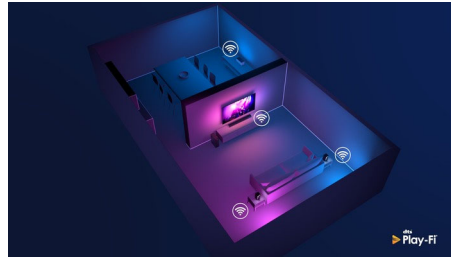

TAB8805/10

Highlights

Powerfully cinematic

This soundbar brings 300 W of rich sound to everything you watch and every track you love. 3.1 channels fill any room with spellbinding soundtracks, thunderous effects and crystal-clear dialogue. The wireless subwoofer adds impact to every explosion and every beat.

Dolby Atmos®

Increase the drama no matter what you watch. This Dolby Atmos-compatible soundbar reproduces depth as well as height, creating virtual three-dimensional surround sound that flows above and around you.

Play-Fi. Multi-room and more

Easy Play-Fi compatibility will make this soundbar the star of your multi-room set-up. You can sync Play-Fi-compatible speakers for multi-room audio or even create a true surround-sound system—all via the Philips Sound app or the Play-Fi app.

Low profile. Easy placement

The distinctive geometric design has a low profile, making this soundbar easy to place under or alongside your TV. The included wall brackets keep your options open and the powerful wireless subwoofer looks great freestanding.