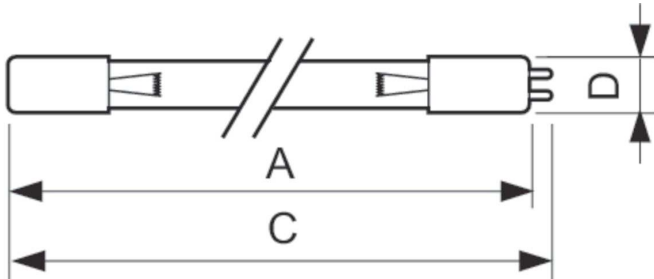

Material Nr. (12NC)	927973404099
Net Weight (Piece)	43.000 g

Dimensional drawing

Product	D (max)	C (max)	A (max)
TUV 20W 4P SE UNP/32	19.3 mm	437.7 mm	430 mm

TUV 20W 4P SE

Photometric data

XDPB_XUTUV-Spectral power distribution B/W