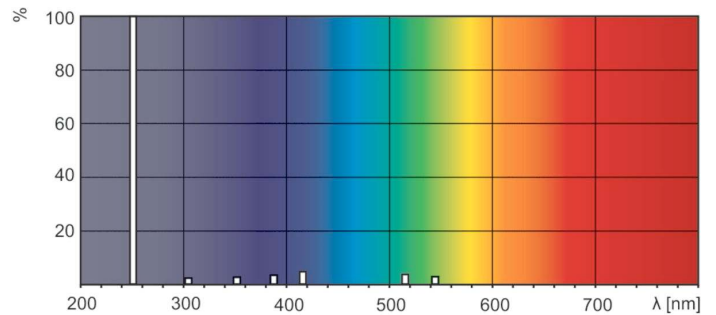

Material Nr. (12NC)	927973404099
Net Weight (Piece)	43.000 g

Dimensional drawing

Product	D (max)	C (max)	A (max)
TUV 20W 4P SE UNP/32	19.3 mm	437.7 mm	430 mm

TUV 20W 4P SE

Photometric data

XDPB_XUTUV-Spectral power distribution B/W