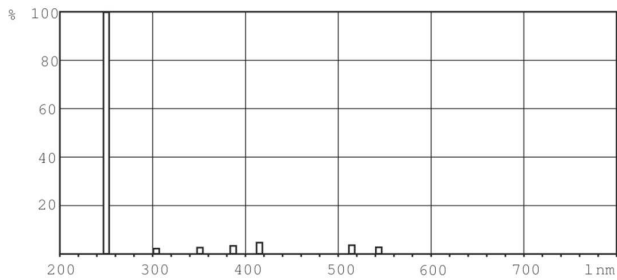

Material Nr. (12NC)	927973404099
Net Weight (Piece)	43.000 g

Dimensional drawing

Product	D (max)	C (max)	A (max)
TUV 20W 4P SE UNP/32	19.3 mm	437.7 mm	430 mm

TUV 20W 4P SE

Photometric data

XDPB_XUTUV-Spectral power distribution B/W