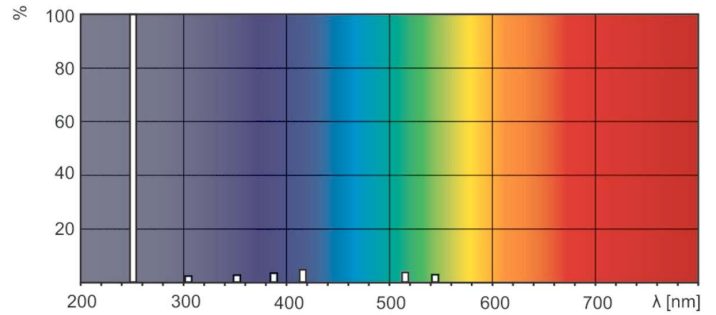

Photometric data

XDPO_XUTUV-Spectral power distribution Colour