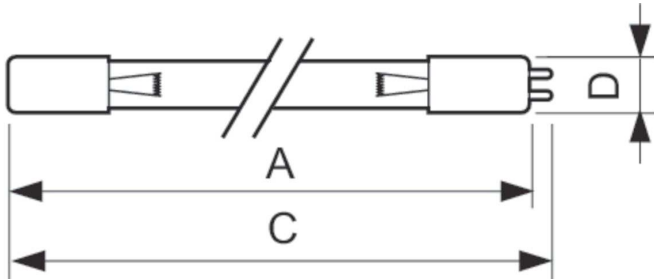

TUV TL Mini

EAN/UPC - Product	8711500643858
Order code	927971404099
Numerator - Quantity Per Pack	1
Numerator - Packs per outer box	32

Material Nr. (12NC)	927971404099
Net Weight (Piece)	36.000 g

Dimensional drawing

Product	TUV 16W 4P SE UNP/32

TUV 16W 4P SE