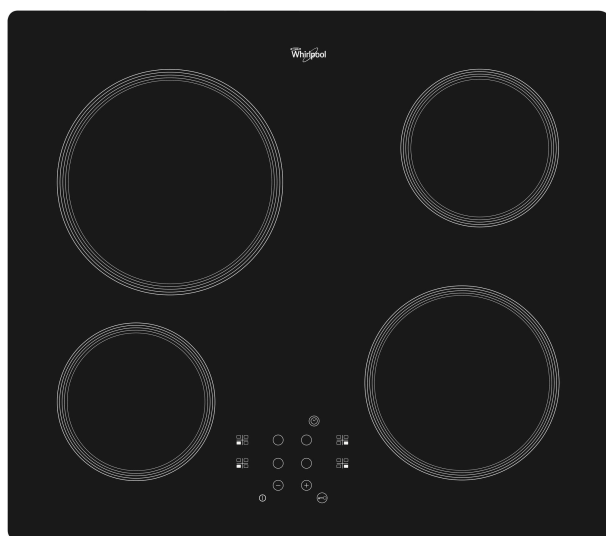

AKM 750/NE

12NC: 852420201000

GTIN (EAN) code: 8003437984792

Whirlpool

SENSING THE DIFFERENCE

Whirlpool hob - AKM 750/NE

This Whirlpool Hob features: electric power supply.

Front Controls

Complete control over your cooking. Easily accessible and genuinely intuitive, the controls are conveniently positioned on the front panel of your hob, providing a frictionless cooking experience.

- Residual heat indicator
- Child lock
- On/Off Switch
- 60 cm hob
- Timer
- Black Glass Hob
- 4 Radiant cooking zones
- 4 Plate on Indicator
- Power on indicator
- Supply cord included
- 4 Cooking zones: 1 Radiant 1200 W, 1 Radiant 2100 W, 1 Radiant 1200 W, and 1 Radiant 1700 W
- Dimensions HxWxD: 63x580x510 mm
- Niche dimensions HxWxD: 42x560x490 mm
- Electrical Connection Rating: 6200 W
- Voltage: 230 V
- Front left zone: 145 mm \varnothing , 1200 W

AKM 750/NE

12NC: 852420201000

GTIN (EAN) code: 8003437984792

Whirlpool

SENSING THE DIFFERENCE

MAIN FEATURES

Product group	Hob
Construction type	Built-in
Type of control	Electronic
Type of control settings	-
Number of gas burners	0
Number of electric cooking zones	4
Number of electric plates	0
Number of radiant plates	4
Number of halogen plates	0
Number of induction plates	0
Number of electric warming zones	0
Location of control panel	Front
Basic surface material	Glass
Main colour of product	Black
Electrical connection rating (W)	6200
Gas connection rating (W)	0
Current (A)	27,8
Voltage (V)	230
Frequency (Hz)	50
Length of Electrical Supply Cord (cm)	110
Plug type	No
Gas connection	N/A
Width of the product	580
Height of the product	63
Depth of the product	510
Minimum niche height	42
Minimum niche width	560
Niche depth	490
Net weight (kg)	8
Automatic programmes	No