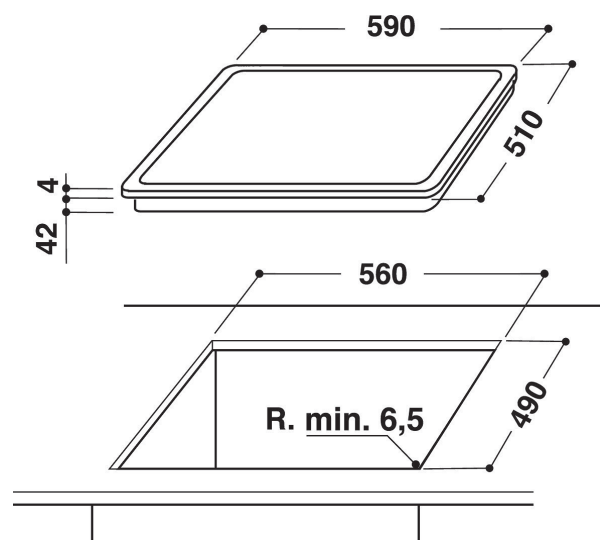

Complete control over your cooking. Easily accessible and genuinely intuitive, the controls are conveniently positioned on the front panel of your hob, providing a frictionless cooking experience.

- Residual heat indicator
- Child lock
- On/Off Switch
- 60 cm hob
- Timer
- Black Glass Hob
- 4 Radiant cooking zones
- 4 Plate on Indicator
- Power on indicator
- Supply cord included
- 4 Cooking zones: 1 Radiant 1200 W, 1 Radiant 2100 W, 1 Radiant 1200 W, and 1 Radiant 1700 W
- Dimensions HxWxD: 63x580x510 mm
- Niche dimensions HxWxD: 42x560x490 mm
- Electrical Connection Rating: 6200 W
- Voltage: 230 V
- Front left zone: 145 mm \varnothing , 1200 W

AKM 750/NE

12NC: 852420201000

GTIN (EAN) code: 8003437984792

Whirlpool

SENSING THE DIFFERENCE

MAIN FEATURES

Product group	Hob
Construction type	Built-in
Type of control	Electronic
Type of control settings	-
Number of gas burners	0
Number of electric cooking zones	4
Number of electric plates	0
Number of radiant plates	4
Number of halogen plates	0
Number of induction plates	0
Number of electric warming zones	0
Location of control panel	Front
Basic surface material	Glass
Main colour of product	Black
Electrical connection rating (W)	6200
Gas connection rating (W)	0
Current (A)	27,8
Voltage (V)	230
Frequency (Hz)	50
Length of Electrical Supply Cord (cm)	110
Plug type	No
Gas connection	N/A
Width of the product	580
Height of the product	63
Depth of the product	510
Minimum niche height	42
Minimum niche width	560
Niche depth	490
Net weight (kg)	8
Automatic programmes	No