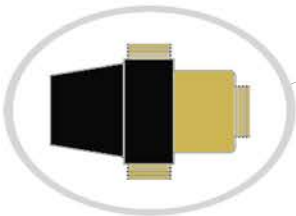

Aqua Calda  
300/4

1/2" safety valve

hot water outlet

cold water inlet

VTA3 mixing valve

1/2" solar tank's  
one-way valve and  
pressure relief valve

inlet from collector

outlet to collector