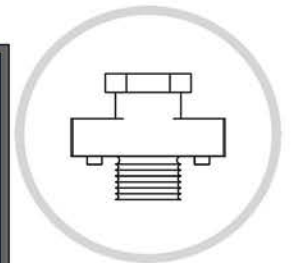

Aqua Calda  
300/4

1/2" safety valve

hot water outlet

cold water inlet

VTA3 mixing valve

1/2" solar tank's  
one-way valve and  
pressure relief valve

inlet from collector

outlet to collector