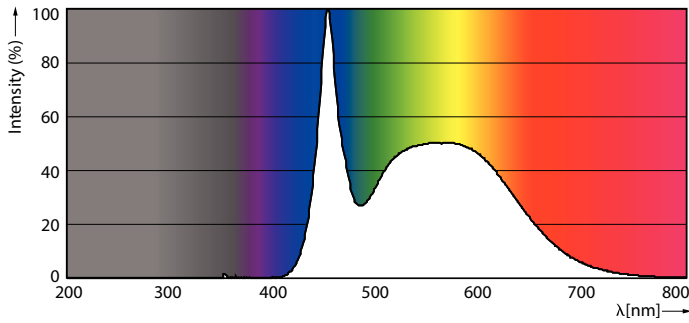

Photometric data

LEDspot ESS 4-7W E14-27 R50-63 865 12D ND RCA

LEDspot ESS 7W E27 R63 865 12D ND RCA