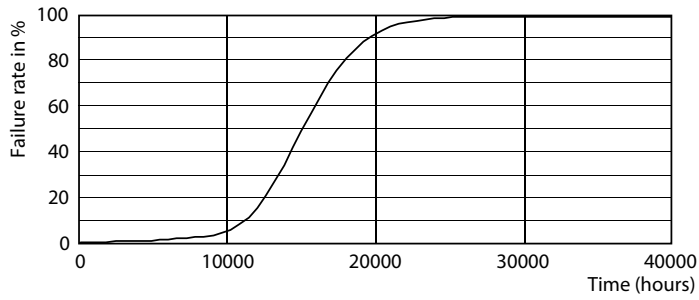

Essential LED

Lifetime

LEDspot ESS 4W E14 R50 827 12D ND RCA