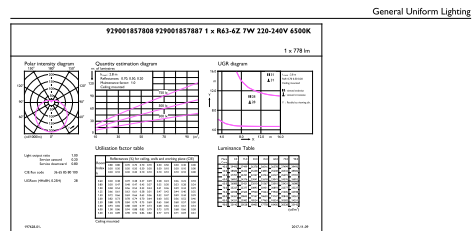

Photometric data

LEDspot ESS 4-7W E14-27 R50-63 865 12D ND RCA

LEDspot ESS 7W E27 R63 865 12D ND RCA