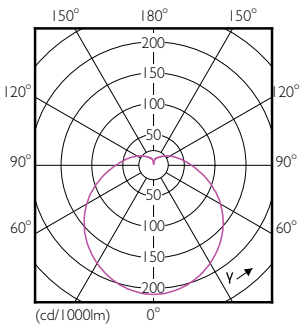

LEDspot ESS 7W E27 R63 865 12D ND RCA