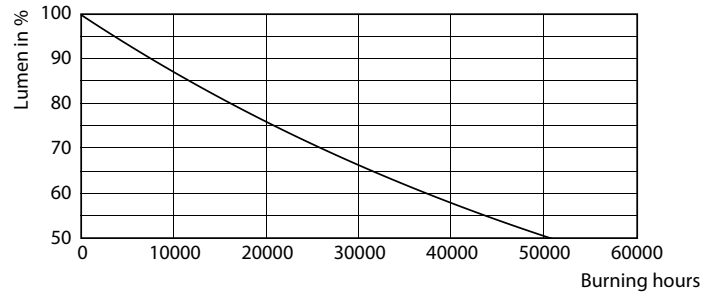

LEDbulb A55 E27