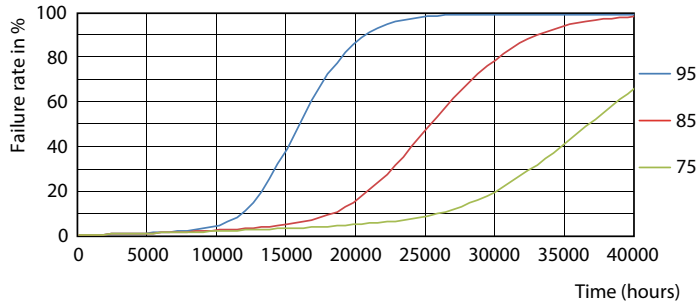

Standard LED bulbs

Lifetime

LEDbulb A55 E27