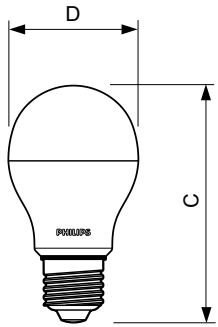

### Product data

General Information		Wattage Equivalent	
Cap-Base	E27 [ E27]	Wattage Equivalent	60 W
EU RoHS compliant	Yes	Starting Time (Nom)	0.5 s
Nominal Lifetime (Nom)	25000 h	Warm Up Time to 60% Light (Nom)	0.5 s
Switching Cycle	50000X	Power Factor (Nom)	0.7
Technical Type	9-60W	Voltage (Nom)	100-240 V
Light Technical		Temperature	
Color Code	865 [ CCT of 6500K]	T-Case Maximum (Nom)	75 °C
Beam Angle (Nom)	150 °	Controls and Dimming	
Luminous Flux (Nom)	806 lm	Dimmable	No
Color Designation	Cool Daylight	Mechanical and Housing	
Correlated Color Temperature (Nom)	6500 K	Bulb Finish	Frosted
Luminous Efficacy (rated) (Nom)	89.00 lm/W	Product Data	
Color Consistency	<6	Full product code	871869681605900
Color Rendering Index (Nom)	80	Order product name	Standard LEDBulb 9W E27 6500K W A19 1BL/6 MX
LLMF At End Of Nominal Lifetime (Nom)	70 %	EAN/UPC - Product	8718696816059
Operating and Electrical		Order code	929001838641
Input Frequency	50 to 60 Hz		
Power (Nom)	9 W		

# Standard LED bulbs

Numerator - Quantity Per Pack	1
Numerator - Packs per outer box	6
Material Nr. (12NC)	929001838641

Net Weight (Piece)	0.060 kg
--------------------	----------

## Dimensional drawing

**Bulb A55 100-240V 8-60W 806lm 6500K E27**

<b>Product</b>
Standard LEDBulb 9W E27 6500K W A19 1BL/6 MX