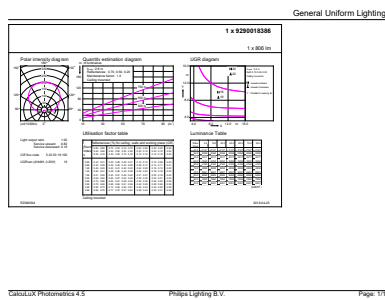

Photometric data

LEDbulb A55 E27 60W 6500K