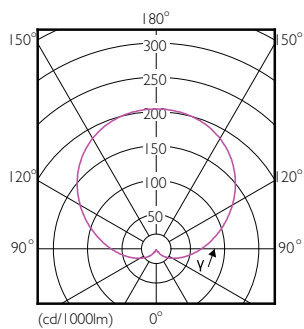

LEDbulb A55 E27