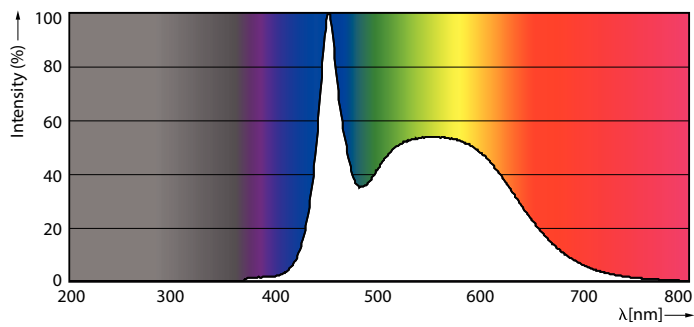

LEDbulb A55 E27 60W 6500K