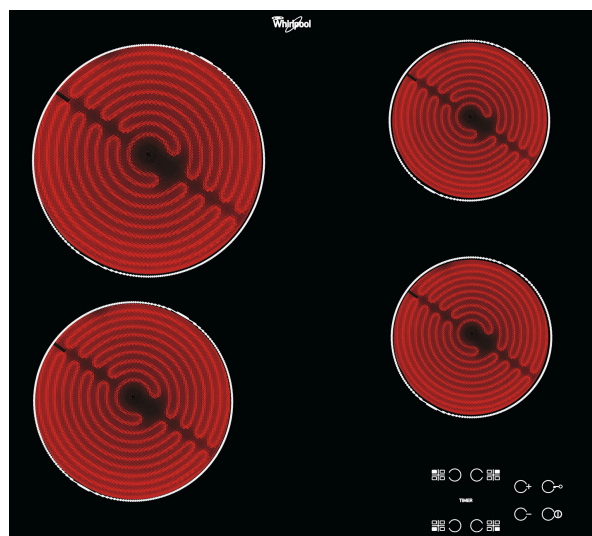

AKT 8090/NE

12NC: 859408001000

GTIN (EAN) code: 8003437829543

Whirlpool

SENSING THE DIFFERENCE

Whirlpool hob - AKT 8090/NE

This Whirlpool Hob features: electric power supply.

Front Controls

Complete control over your cooking. Easily accessible and genuinely intuitive, the controls are conveniently positioned on the front panel of your hob, providing a frictionless cooking experience.

- Residual heat indicator
- Child lock
- On/Off Switch
- 60 cm hob
- Timer
- Touch control (AKO, Artemis 2)
- Black Glass Hob
- 4 Radiant cooking zones
- 4 Plate on Indicator
- Power on indicator
- Supply cord included
- 4 Cooking zones: 1 Radiant 1700 W, 1 Radiant 2100 W, 1 Radiant 1200 W, and 1 Radiant 1200 W
- Frameless
- Dimensions HxWxD: 46x580x510 mm
- Niche dimensions HxWxD: 42x560x490 mm
- Electrical Connection Rating: 6200 W

AKT 8090/NE

12NC: 859408001000

GTIN (EAN) code: 8003437829543

Whirlpool

SENSING THE DIFFERENCE

MAIN FEATURES

Product group	Hob
Construction type	Built-in
Type of control	Electronic
Type of control settings	-
Number of gas burners	0
Number of electric cooking zones	4
Number of electric plates	0
Number of radiant plates	4
Number of halogen plates	0
Number of induction plates	0
Number of electric warming zones	0
Location of control panel	Front
Basic surface material	Glass
Main colour of product	Black
Electrical connection rating (W)	6200
Gas connection rating (W)	0
Current (A)	27,8
Voltage (V)	220-240
Frequency (Hz)	50/60
Length of Electrical Supply Cord (cm)	0
Plug type	No
Gas connection	N/A
Width of the product	580
Height of the product	46
Depth of the product	510
Minimum niche height	42
Minimum niche width	560
Niche depth	490
Net weight (kg)	8
Automatic programmes	No