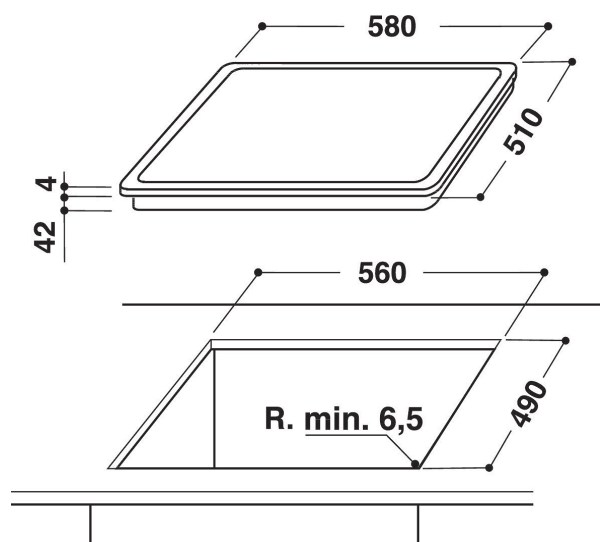

Complete control over your cooking. Easily accessible and genuinely intuitive, the controls are conveniently positioned on the front panel of your hob, providing a frictionless cooking experience.

- Residual heat indicator
- Child lock
- On/Off Switch
- 60 cm hob
- Timer
- Touch control (AKO, Artemis 2)
- Black Glass Hob
- 4 Radiant cooking zones
- 4 Plate on Indicator
- Power on indicator
- Supply cord included
- 4 Cooking zones: 1 Radiant 1700 W, 1 Radiant 2100 W, 1 Radiant 1200 W, and 1 Radiant 1200 W
- Frameless
- Dimensions HxWxD: 46x580x510 mm
- Niche dimensions HxWxD: 42x560x490 mm
- Electrical Connection Rating: 6200 W

AKT 8090/NE

12NC: 859408001000

GTIN (EAN) code: 8003437829543

Whirlpool

SENSING THE DIFFERENCE

MAIN FEATURES

Product group	Hob
Construction type	Built-in
Type of control	Electronic
Type of control settings	-
Number of gas burners	0
Number of electric cooking zones	4
Number of electric plates	0
Number of radiant plates	4
Number of halogen plates	0
Number of induction plates	0
Number of electric warming zones	0
Location of control panel	Front
Basic surface material	Glass
Main colour of product	Black
Electrical connection rating (W)	6200
Gas connection rating (W)	0
Current (A)	27,8
Voltage (V)	220-240
Frequency (Hz)	50/60
Length of Electrical Supply Cord (cm)	0
Plug type	No
Gas connection	N/A
Width of the product	580
Height of the product	46
Depth of the product	510
Minimum niche height	42
Minimum niche width	560
Niche depth	490
Net weight (kg)	8
Automatic programmes	No