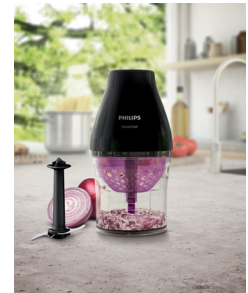

Philips Viva Collection
OnionChef

Chopper

ChopDrop technology
2 functions: coarse and fine
Automatic Speed Selection

HR2505/91

Chop like a chef

Chop onions, grind meat and so much more

At last you can chop like a chef. Philips OnionChef chopper with ChopDrop technology gives you dry, regular pieces of onion and other ingredients. Thanks to the separate high speed blade you can also grind meat, chop herbs and so much more.

Chop like a chef

- ChopDrop technology
- Powerful 500W motor
- Sharp stainless steel blades

Versatility for daily use

- Coarse chopping with ChopDrop
- Fine chopping with HS blade

No more hassle

- Single cut needed
- Automatic Speed Selection
- Easy press down operation
- Large 1.1l bowl
- Dishwasher safe

Powerful 500W motor

The powerful 500W motor of the Philips OnionChef chopper ensures you can chop even hard ingredients quick and easy.

Sharp stainless steel blades

Philips OnionChef chopper is equipped with sharp stainless steel blades. The three fine blades of the ChopDrop technology ensure dry and regular chopping of delicate ingredients without mashing. The separately provided high speed chopping blade, however, is capable of crushing even hard ingredients.

Fine chopping with HS blade

Like any other chef, the Philips OnionChef chopper with its additional high speed chopping blade allows you also to achieve finely chopped result of a large variety of ingredients, such as meat, nuts, dried fruit, herbs, Parmesan, chocolate and more. Finely grind meat for steak tartare, meat balls, sauce Bolognese or tacos; prepare homemade pesto and humus, energy bars or simply a fresh dressing for your favorite salad.